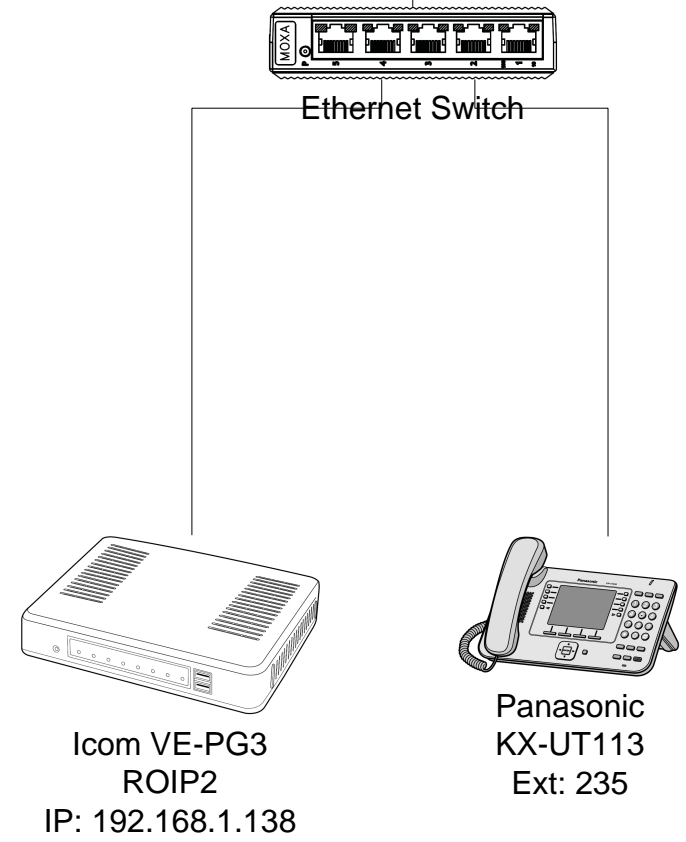

Location A

Location B

TITLE		ICOM ROIP – CONVERTER MODE		DATE		MAY / 2014	
PROJECT		ROIP COMMUNICATION		DRAWN BY		ESCOMM	
				PAGE		1 / 1	