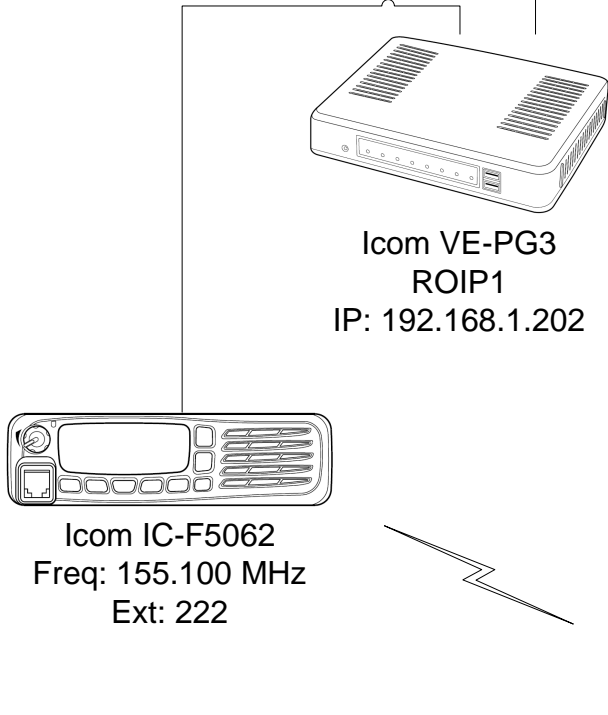

Location A

Location B

TITLE		ICOM ROIP – CONVERTER MODE		DATE		MAY / 2014	
PROJECT		ROIP COMMUNICATION		DRAWN BY		ESCOMM	
				PAGE		1 / 1	